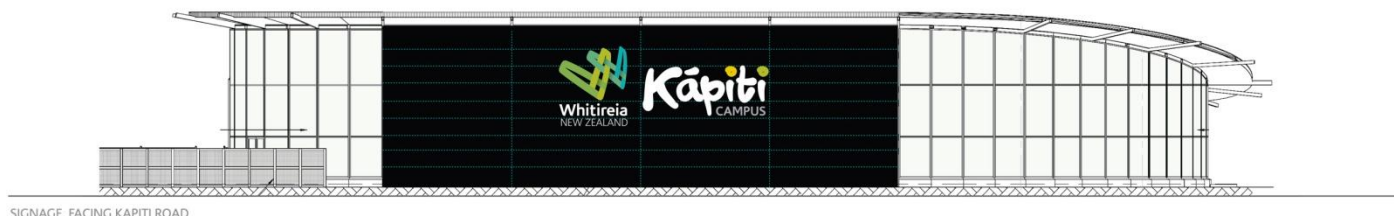

Construction work begins – September 2011

Concrete is being dug up and key services are being installed

Key milestones

New signage for Kāpiti campus

Having a new campus means fresh new signage has been required also. Whitireia have been working with Tangerine Design Limited to come up with new signage that is contemporary, fresh and fits the local landscape. We are pleased with the result and hope you like it too!