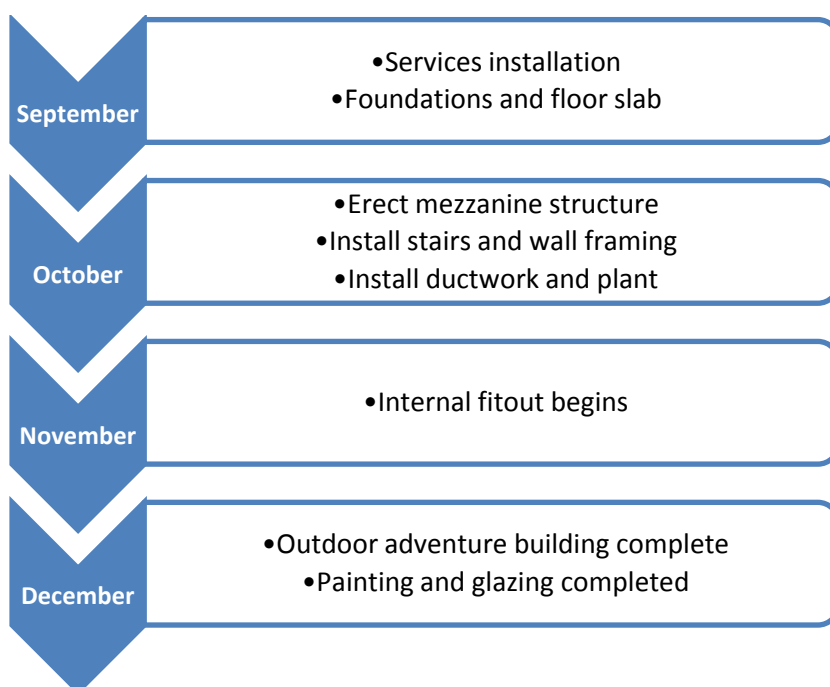

Key milestones